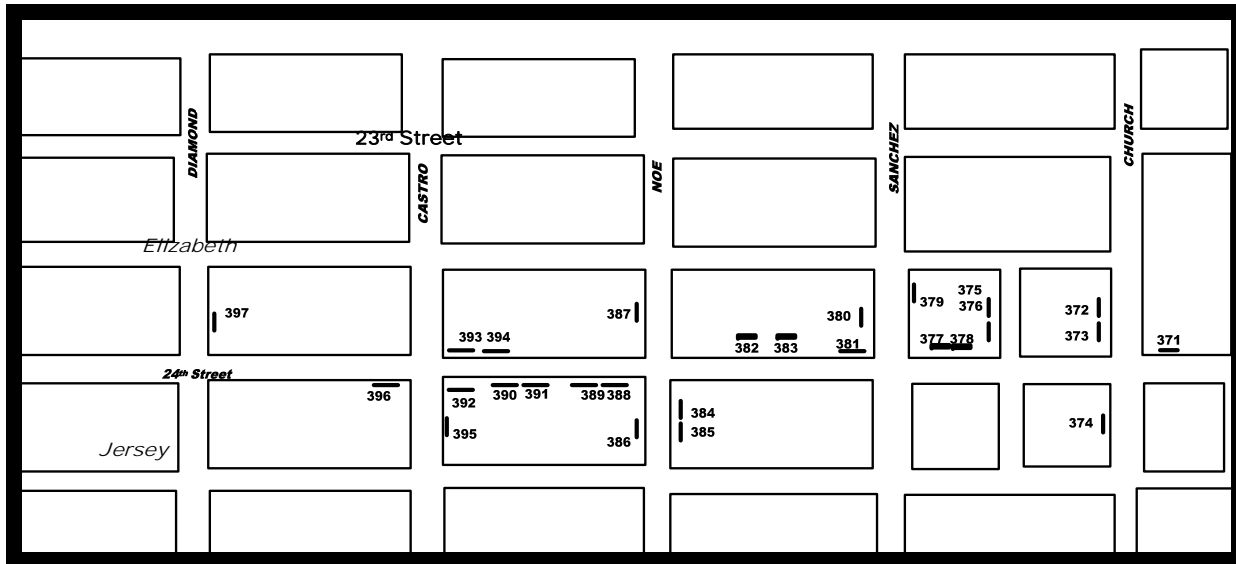

Noe Valley - 24th St. Fixed Pedestal Map

Unit # and Location	Location ID	Unit # and Location	Location ID	Unit # and Location	Location ID
371 24th and Church NE Corner	NOE-1 (6 unit)	380 Sanchez and 24th NW Corner	NOE-9 (8 unit)	389 24th and NOE SW-Midblock	NOE-15 (6 unit)
372 Church and 24th NW Corner	NOE-2 (10 unit)	381 24th and Sanchez NW Midblock	NOE-10 (6 unit)	390 24th and Castro SE - Midblock	NOE-16 (6 unit)
373 Church and 24th NW Corner	NOE-2 (10 unit)	382 24th and Noe NE - Midblock	NOE-11 (10 unit)	391 24th and Castro SE - Midblock	NOE-16 (6 unit)
374 Church and 24th SW Corner	NOE-5 (8 unit)	383 24th and Noe NE - Midblock	NOE-11 (10 unit)	392 24th and Castro SE - Corner	NOE-17 (8 unit)
375 Vicksburg and 24th NW Corner	NOE-6 (6 unit)	384 Noe and 24th SE Corner	NOE-12 (10 unit)	393 24th and Castro NE - Corner	NOE-18 (8 unit)
376 Vicksburg and 24th NW Corner	NOE-6 (8 unit)	385 Noe and 24th SE Corner	NOE-12 (10 unit)	394 24th and Castro NE - Corner	NOE-18 (6 unit)
377 24th and Sanchez NE Midblock	NOE-7 (6 unit)	386 Noe and 24th SW Corner	NOE-13 (10 unit)	395 24th and Castro SW - Corner	NOE-20 (6 unit)
378 24th and Sanchez NE Midblock	NOE-7 (6 unit)	387 Noe and 24th NW Corner	NOE-14 (6 unit)	396 24th and Castro SW - Corner	NOE-21 (8 unit)
379 Sanchez and 24th NE Corner	NOE-8 (8 unit)	388 24th and NOE SW-Midblock	NOE-15 (6 unit)	397 Diamond and 24th NE Corner	NOE-22 (6 unit)

Source: Bureau of Street-Use & Mapping
 Prepared by: Grace L. Moore
 The Department of Public Works, Fixed Pedestal News Rack Program
 Disclaimer: The City and County of San Francisco does not guarantee the accuracy, completeness or usefulness of any information.
 Copyright 2008 All Rights Reserved