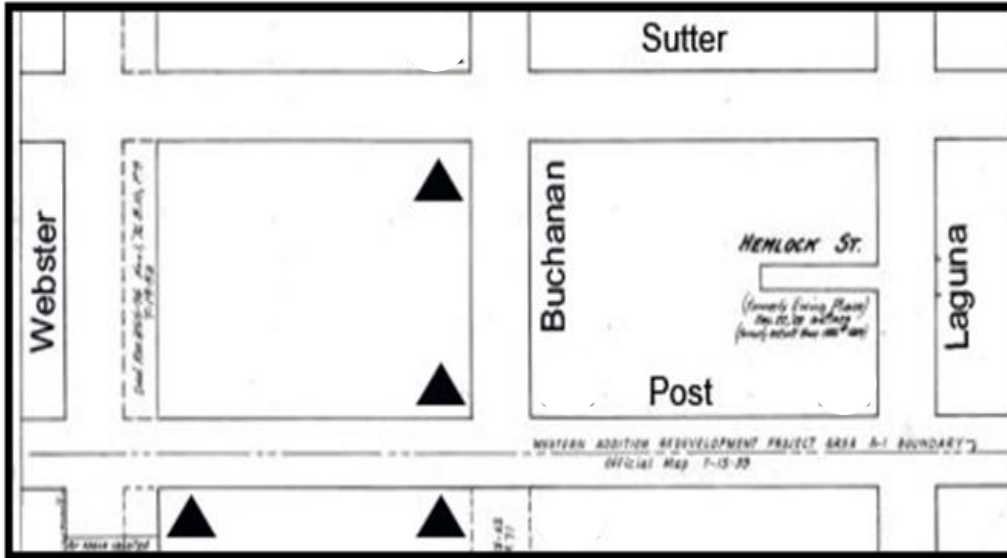

Japan Town Fixed Pedestal Zone Map

Fixed Pedestal News Rack Locations (proposed)

Location	
1	Sutter / Buchannan SW corner 1-6 unit
2	Post / Buchannan NW corner 1-6 unit
3	Post / Buchannan SW corner 1-8 unit
4	Post / Webster SE corner 1-6 unit