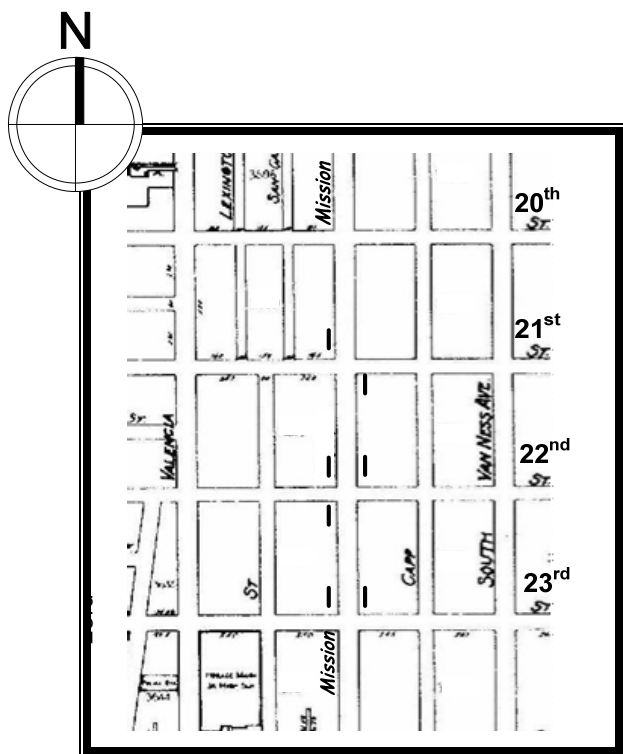

# Mission Street I

## Fixed Pedestal Map

**Proposed Pedestal Locations**

Location ID	Location Description	Unit#	Type
MI-12	Mission / 21st NW	189	6 unit
MI-13	Mission / 21st SE	190	8 unit
MI-14	Mission / 22nd NE	191	8 unit
MI-15	22nd / Mission NE	191	Combine w/MI-14
MI-16	22nd / Mission NW	192	Combine w/MI-17
MI-17	Mission / 22nd NW	192	8 unit
MI-18	Mission / 22nd SW	193	6 unit
MI-19	Mission / 23rd NW	194	8 unit
MI-20	Mission / 23rd NE	195	6 unit
MI-21	23rd / Mission NE	195	Combine w/MI-20