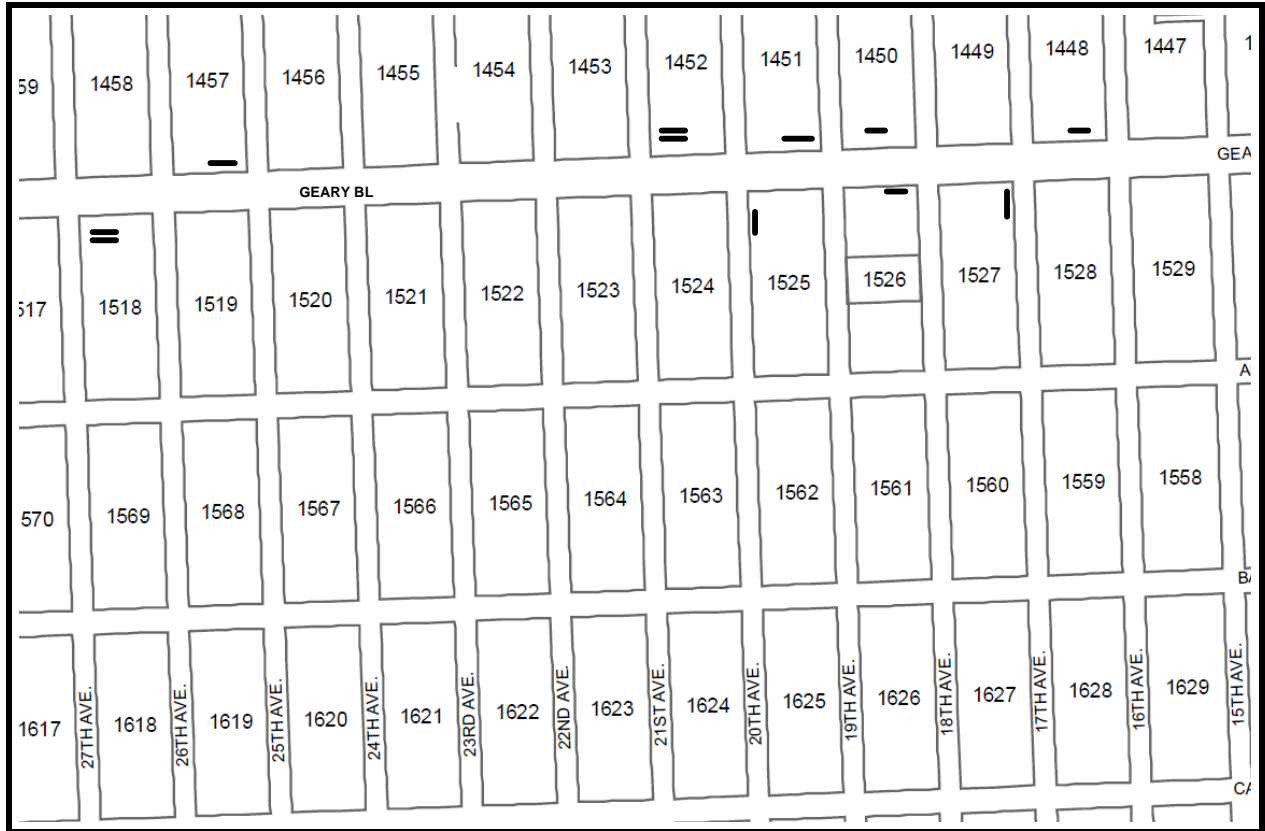

Geary Bl Fixed Pedestal Zone

Fixed Pedestal News Rack (proposed) Locations

- | | |
|---------------|---|
| 2-6 units | Geary Blvd. \ 27th Ave SEC (6239 Geary Blvd.) |
| 1-6 unit | Geary Blvd. \ 25th Ave. NWC |
| 1-6/1-10 unit | Geary Blvd. \ 21st Ave. NEC |
| 1-6 unit | 20th Ave. \ Geary Blvd. SEC |
| 1-6 unit | Geary Blvd. \ 19th Ave. NWC |
| 1-6 unit | 5424 Geary Blvd. |
| 1-8 unit | Geary Blvd. \ 18th Ave. SWC |
| 1-6 unit | 17th Ave. \ Geary Blvd. SWC |
| 1-6 unit | 5252 Geary Blvd. |

The Department of Public Works
 Bureau of Street Use & Mapping
NEWS RACK PROGRAM
 San Francisco, CA 94103
 (415) 554.5810