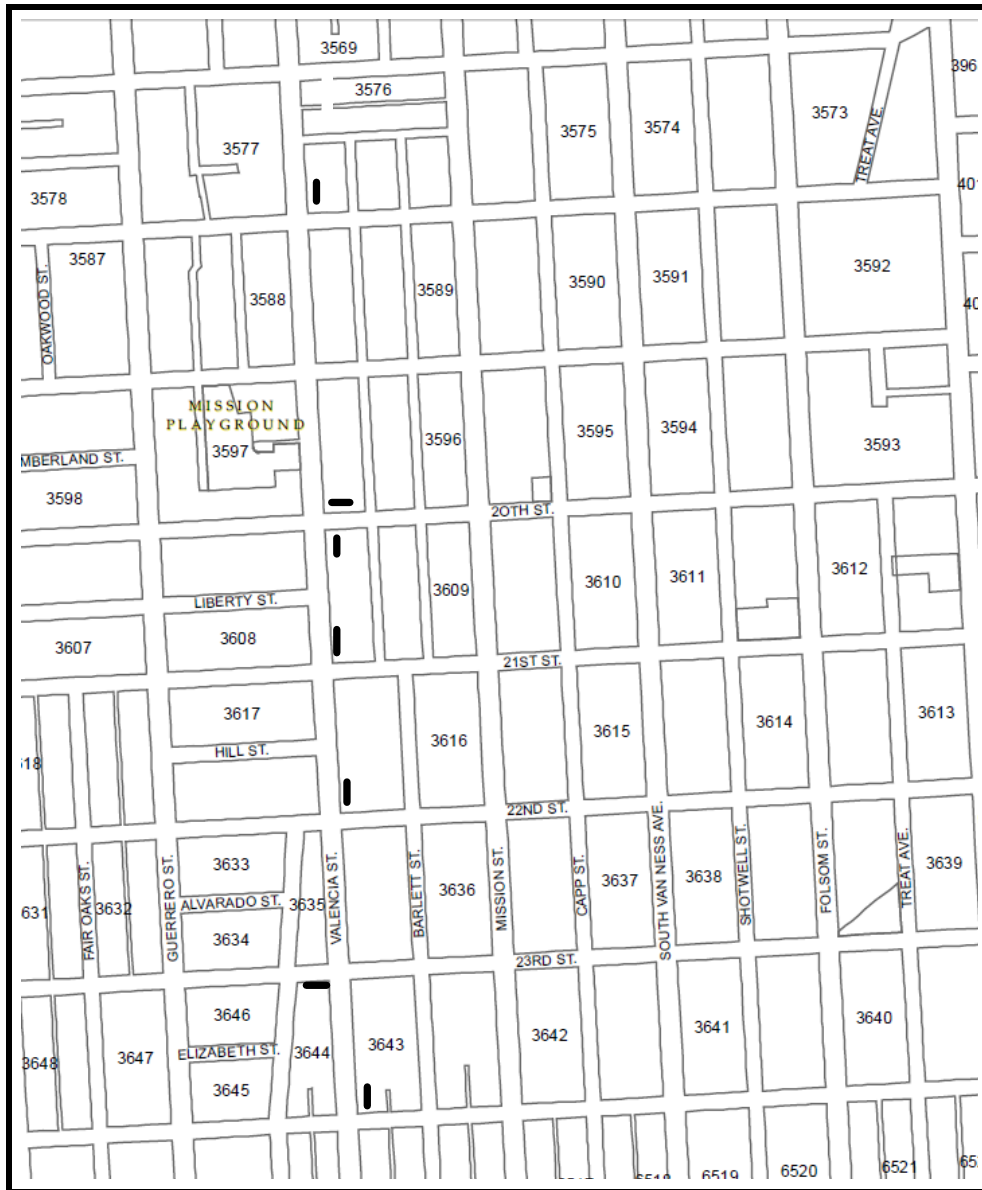

## Valencia St Fixed Pedestal Zone

### Fixed Pedestal News Rack (proposed) Locations

- |                              |          |
|------------------------------|----------|
| 1. 20th / Valencia NE Corner | 1-6 unit |
| 2. 23rd / Valencia SW Corner | 1-6 unit |
| 3. Valencia / 24th NE Corner | 1-6 unit |
| 4. Valencia / 22nd NE Corner | 1-8 unit |
| 5. Valencia / 21st NE Corner | 1-8 unit |
| 6. Valencia / 20th SE Corner | 1-6 unit |
| 7. Valencia / 18th NE Corner | 1-6 unit |