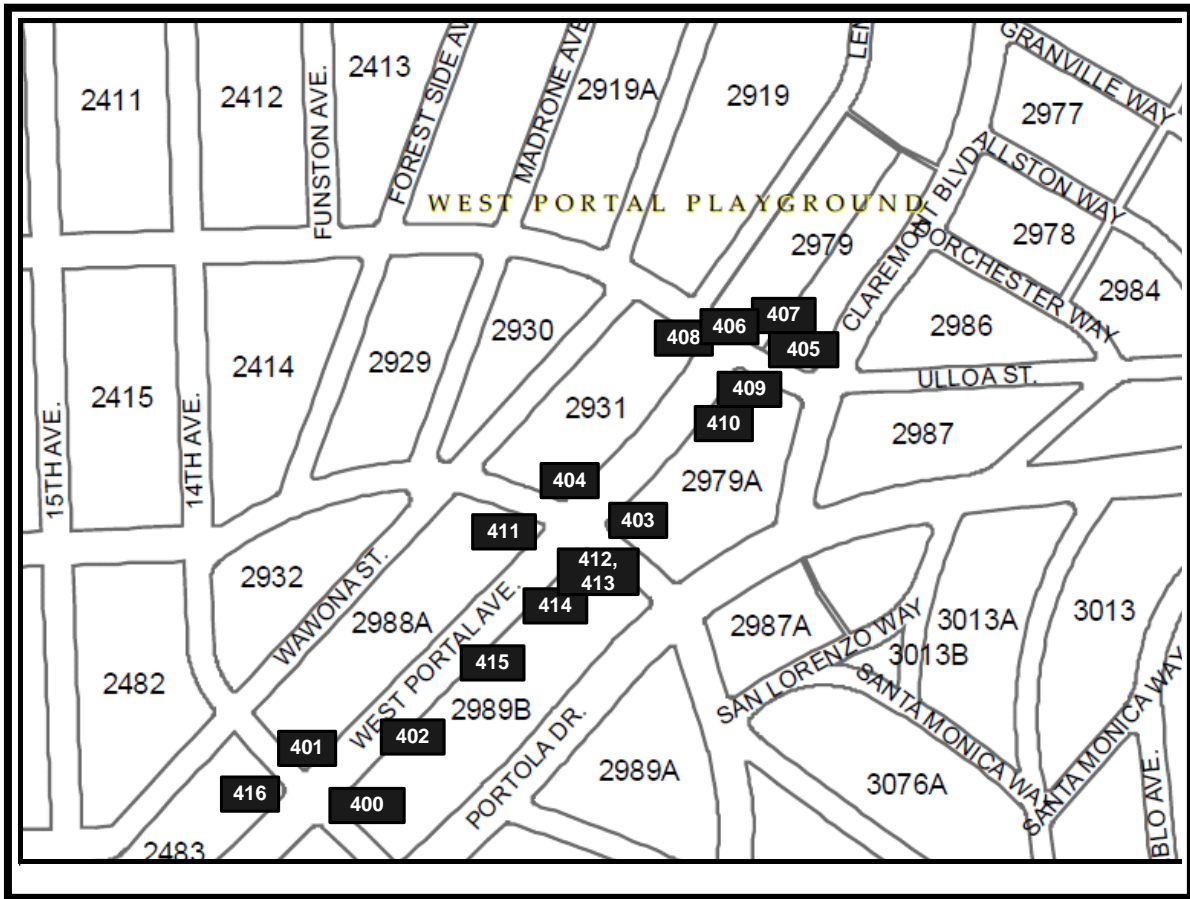

## West Portal Fixed Pedestal Zone

## Fixed Pedestal News Rack Locations

Unit #	Location
1	400 West Portal / 14th Ave SE Corner
2	401 West Portal / 14th Ave NE Corner
3	402 West Portal, Vicente to 14th South side
4	403 West Portal / Vicente SE Corner
5	404 West Portal / Vicente NE Corner
6	405 West Portal / Ulloa SE Corner
7	406 Ulloa / West Portal NE Corner
8	407 West Portal / Ulloa NE Corner
9	408 Ulloa / West Portal NW Corner
10	409 Ulloa / West Portal SW Corner
11	410 West Portal / Ulloa SW Corner
12	411 Vicente / West Portal NW Corner
13	412 Vicente / West Portal SW Corner
14	413 Vicente / West Portal SW Corner
15	414 West Portal / Vicente SW Corner
16	415 West Portal, Vicente to 14th South side
17	416 West Portal / 14th Ave NW Corner