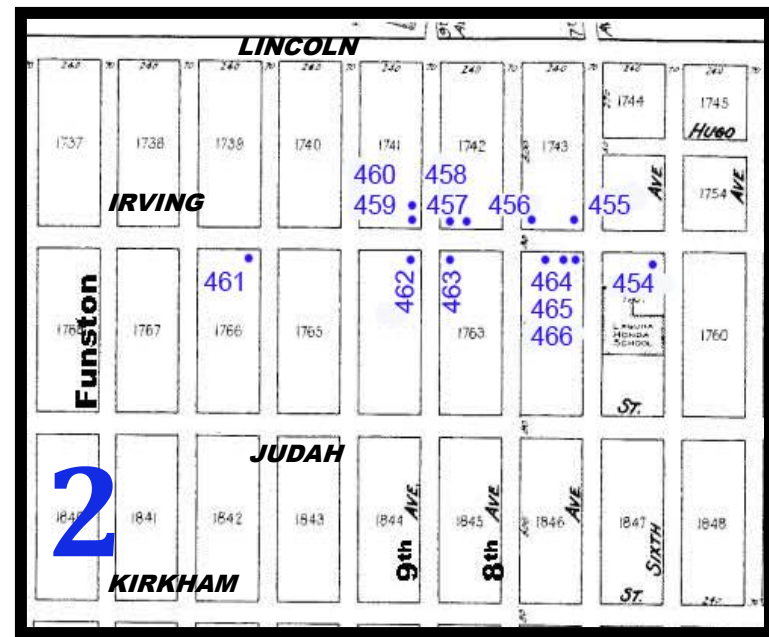

Irving Phase I & II

12/8/09

Publishers Proposed Pedestal Rack Locations

Site ID	Location	Size	Unit #
1	Irving / 19th NW	2-6 units	440-441
2	Irving / 20th NW	1-6 unit	442
3	22nd Ave / Irving NE	2-8 units	443-444
4	Irving / 24th NW	1-6 unit	445
5	Irving / 26th NE midblock	2-6 units	446-447
6	Irving / 25th SW	1-8 unit	448
7	Irving / 25th SE	1-6 unit	449
8	Irving / 23rd SE	1-6 unit	450
9	Irving / 22nd SE	2-6 units	451-452
10	Irving / 21st SE	2-6 units	453-454

Publishers Proposed Pedestal Rack Locations

Site ID	Location	Size	Unit #
1	6th Ave / Irving SW	1-6 unit	454
2	7th Ave / Irving NW	1-6 unit	455
3	Irving / 8th Ave NE	1-6 unit	456
4	Irving / 9th Ave NE	2-6 units	457-458
5	Irving / 9th Ave NW	1-6 unit	459
6	9th Ave / Irving NW	1-6 unit	460
7	Irving / 11th Ave SW	1-8 unit	461
8	9th Ave / Irving SW	1-6 unit	462
9	9th Ave / Irving SE	1-10 unit	463
10	Irving / 8th Ave SE midblock	1-6 unit	464
11	Irving / 7th Ave SW	2-6 units	465-466