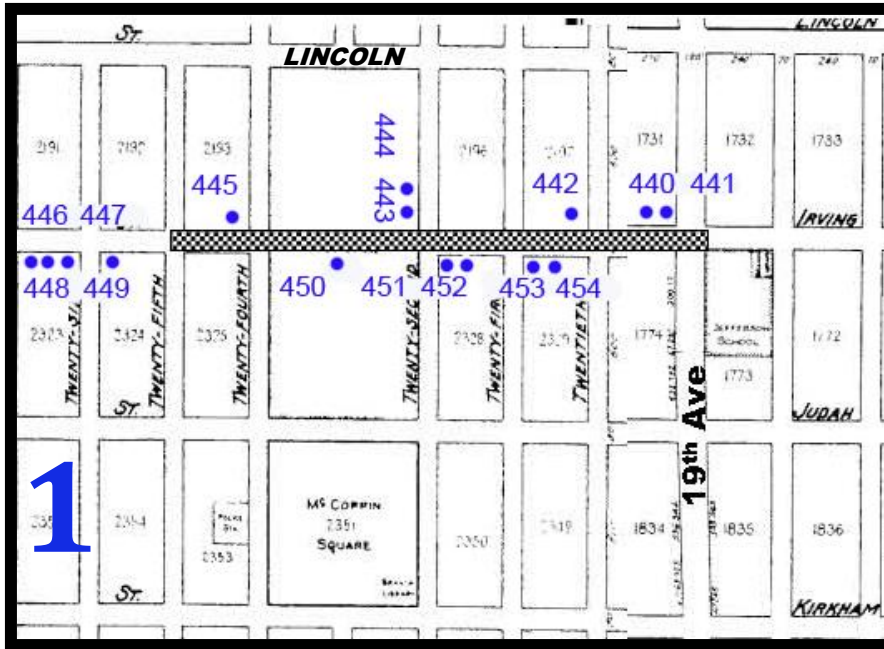

Irving Phase I & II

12/8/09

Publishers Proposed Pedestal Rack Locations

Site ID	Location	Size	Unit #
1	Irving / 19th NW	2-6 units	440-441
2	Irving / 20th NW	1-6 unit	442
3	22nd Ave / Irving NE	2-8 units	443-444
4	Irving / 24th NW	1-6 unit	445
5	Irving / 26th NE midblock	2-6 units	446-447
6	Irving / 25th SW	1-8 unit	448
7	Irving / 25th SE	1-6 unit	449
8	Irving / 23rd SE	1-6 unit	450
9	Irving / 22nd SE	2-6 units	451-452
10	Irving / 21st SE	2-6 units	453-454

Publishers Proposed Pedestal Rack Locations

Site ID	Location	Size	Unit #
1	6th Ave / Irving SW	1-6 unit	454
2	7th Ave / Irving NW	1-6 unit	455
3	Irving / 8th Ave NE	1-6 unit	456
4	Irving / 9th Ave NE	2-6 units	457-458
5	Irving / 9th Ave NW	1-6 unit	459
6	9th Ave / Irving NW	1-6 unit	460
7	Irving / 11th Ave SW	1-8 unit	461
8	9th Ave / Irving SW	1-6 unit	462
9	9th Ave / Irving SE	1-10 unit	463
10	Irving / 8th Ave SE midblock	1-6 unit	464
11	Irving / 7th Ave SW	2-6 units	465-466