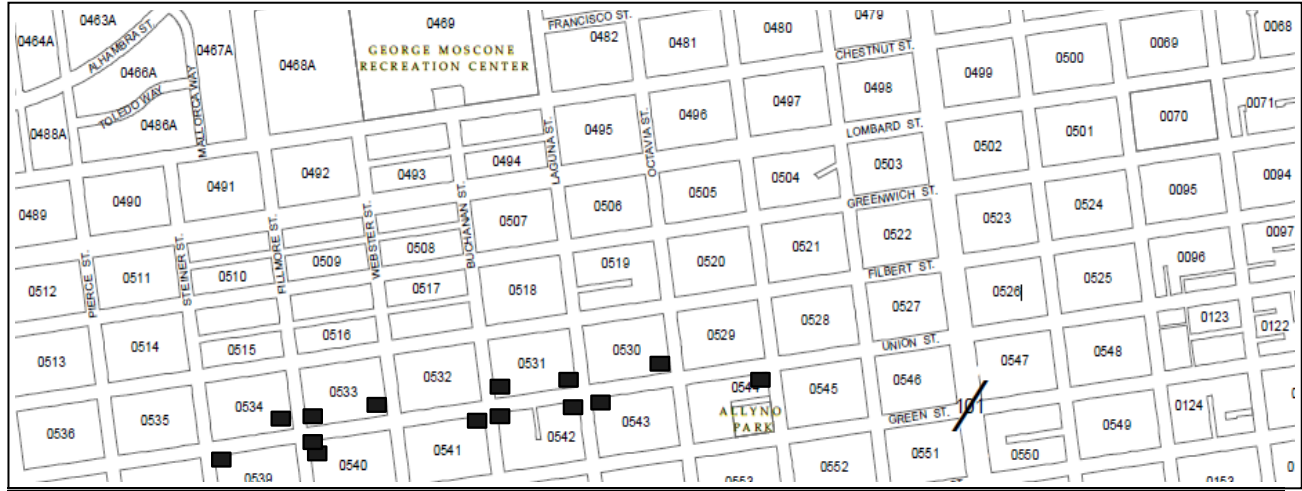

Union Street Fixed Pedestal Zone Map

Fillmore to Octavia
March 2010

Fixed Pedestal News Rack Locations

Unit No

1	Octavia / Union NW Corner	623
2	Buchanan / Union NE Corner	626
3	Union / Webster NW Corner	627
4	Union / Fillmore NE Corner	628
5	Fillmore / Union NW Corner	629
6	Fillmore / Union SE Corner	630
7	Union / Fillmore SE Corner	631
8	Buchanan / Union SW Corner	632
9	Laguna / Union SW Corner	635
10	Laguna / Union SE Corner	636
11	Union / Steiner SE Corner	637
12	Union / Laguna NW Corner	624,625
13	Union / Buchanan SE Corner	633,634
14	Gough / Union SW Corner	638,639

The Department of Public Works
Bureau of Street use and Mapping
News Rack Program
San Francisco, CA 94103
415.554.5810