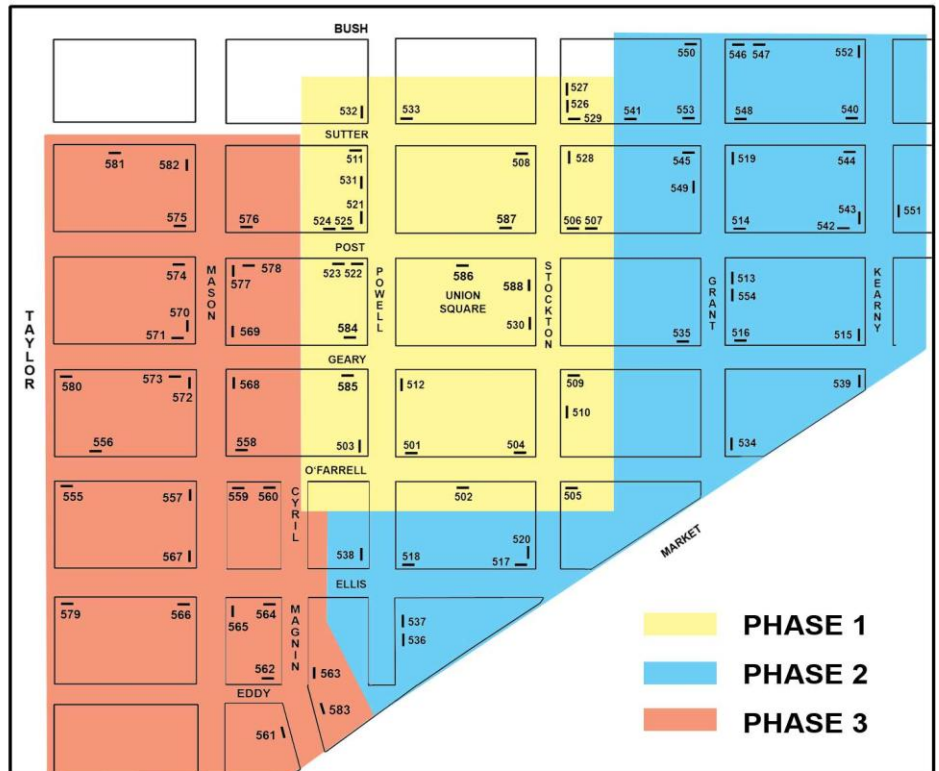

Union Square Fixed Pedestal Zone

Stockton at Geary Street

UNION SQUARE Fixed Pedestal Locations

Union Square Fixed Pedmount units were installed in three major phases throughout 2006/07

Publishers interested in a box space in a Civic Center pedmount unit should contact Cynthia.Hoe@sfdpw.org, News Rack Program Coordinator at 415.554.5892. Box diagrams are available at <http://bsm.sfdpw.org/newsrackonline/>.