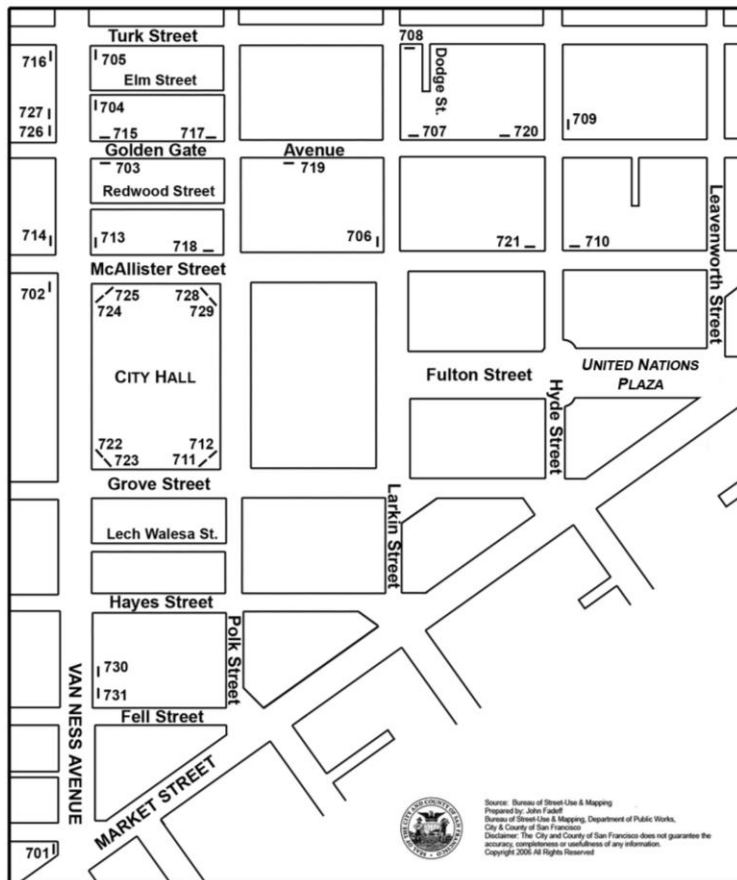

Civic Center Fixed Pedestal Zone

San Francisco City Hall

31 pedmount units were constructed and installed in November & December of 2006 replacing 137 free standing news racks.

Civic Center Pedestal News Rack Map

Unit Numbers and Locations

- 701 Van Ness/Market NW Corner - C1 (6 unit)
- 702 Van Ness/McAllister SW Corner - C4 (8 unit)
- 703 Golden Gate/Van Ness SE Corner - C5 (10 unit)
- 704 Van Ness/Elm SE Corner - C6 & C21 (6 unit)
- 705 Van Ness/Turk SE Corner - C8 (6 unit)
- 706 Larkin/McAllister NW Corner - C10 (6 unit)
- 707 Golden Gate/Larkin NE Corner - C11 & C26 (6 unit)
- 708 Turk/Larkin SE Corner - C12 (6 unit)
- 709 Hyde/Golden Gate NE Corner - C13 (6 unit)
- 710 McAllister/Hyde NE Corner - C14 & C28 (8 unit)
- 711 Grove/Polk SE Corner - C15 (8 unit)
- 712 Grove/Polk SE Corner - C15 (8 unit)
- 713 Van Ness/McAllister NE Corner - C18 (6 unit)
- 714 Van Ness/McAllister NW Corner - C19 (10 unit)
- 715 Golden Gate/Van Ness NE Corner - C20 (6 unit)
- 716 Van Ness/Turk SW Corner - C22 (6 unit)
- 717 Golden Gate/Polk NW Corner - C23 (6 unit)
- 718 McAllister/Polk NW Corner - C24 (6 unit)
- 719 Golden Gate/Polk SE Midblock - C25 (6 unit)
- 720 Golden Gate/Hyde NW Midblock - C27 (6 unit)
- 721 McAllister/Hyde NW Corner - C29 (8 unit)
- 722 Van Ness/Grove NE Corner - C2 (10 unit)
- 723 Van Ness/Grove NE Corner - C2 (10 unit)
- 724 McAllister/Van Ness SE Corner - C3 & C17 (10 unit)
- 725 McAllister/Van Ness SE Corner - C3 & C17 (10 unit)
- 726 Van Ness/Golden Gate NW Corner - C7 (10 unit)
- 727 Van Ness/Golden Gate NW Corner - C7 (8 unit)
- 728 Polk/McAllister NW Corner - C9 (10 unit)
- 729 Polk/McAllister NW Corner - C9 (8 unit)
- 730 Van Ness/Fell NE Midblock - C16 (6 unit)
- 731 Van Ness/Fell NE Corner - C16 (6 unit)