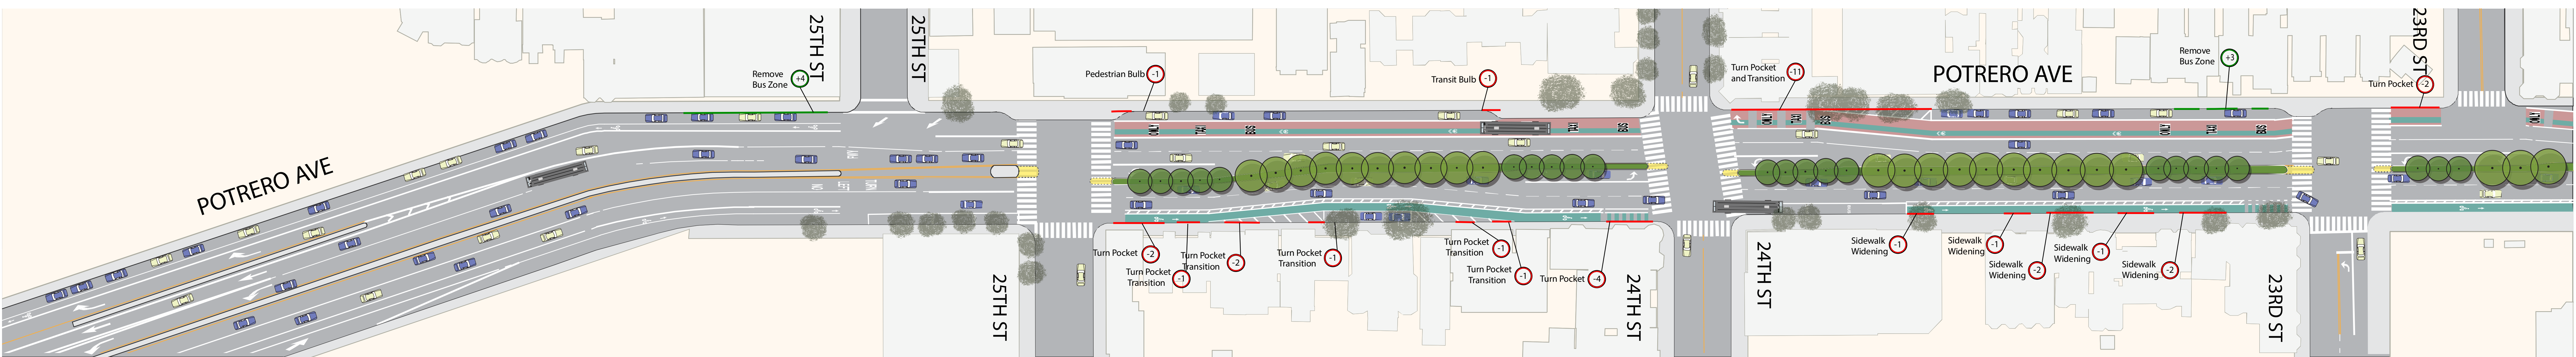

POTRERO AVENUE
17TH TO 20TH ST

POTRERO AVENUE
20TH TO 23RD ST

POTRERO AVENUE
23RD TO 25TH ST

LEGEND

- PALM TREE
- MEDIAN TREE
- PEDESTRIAN REFUGE ZONE

POTRERO STREETSCAPE IMPROVEMENTS

OPTION "B"

INTERSECTION

MIDBLOCK

POTRERO AVENUE FACING NORTH
17TH TO 21ST, TYPICAL BLOCK

INTERSECTION

MIDBLOCK

POTRERO AVENUE FACING NORTH
21ST TO 25TH, TYPICAL BLOCK

POTRERO STREETScape IMPROVEMENTS
SECTION ELEVATIONS - OPTION "B"