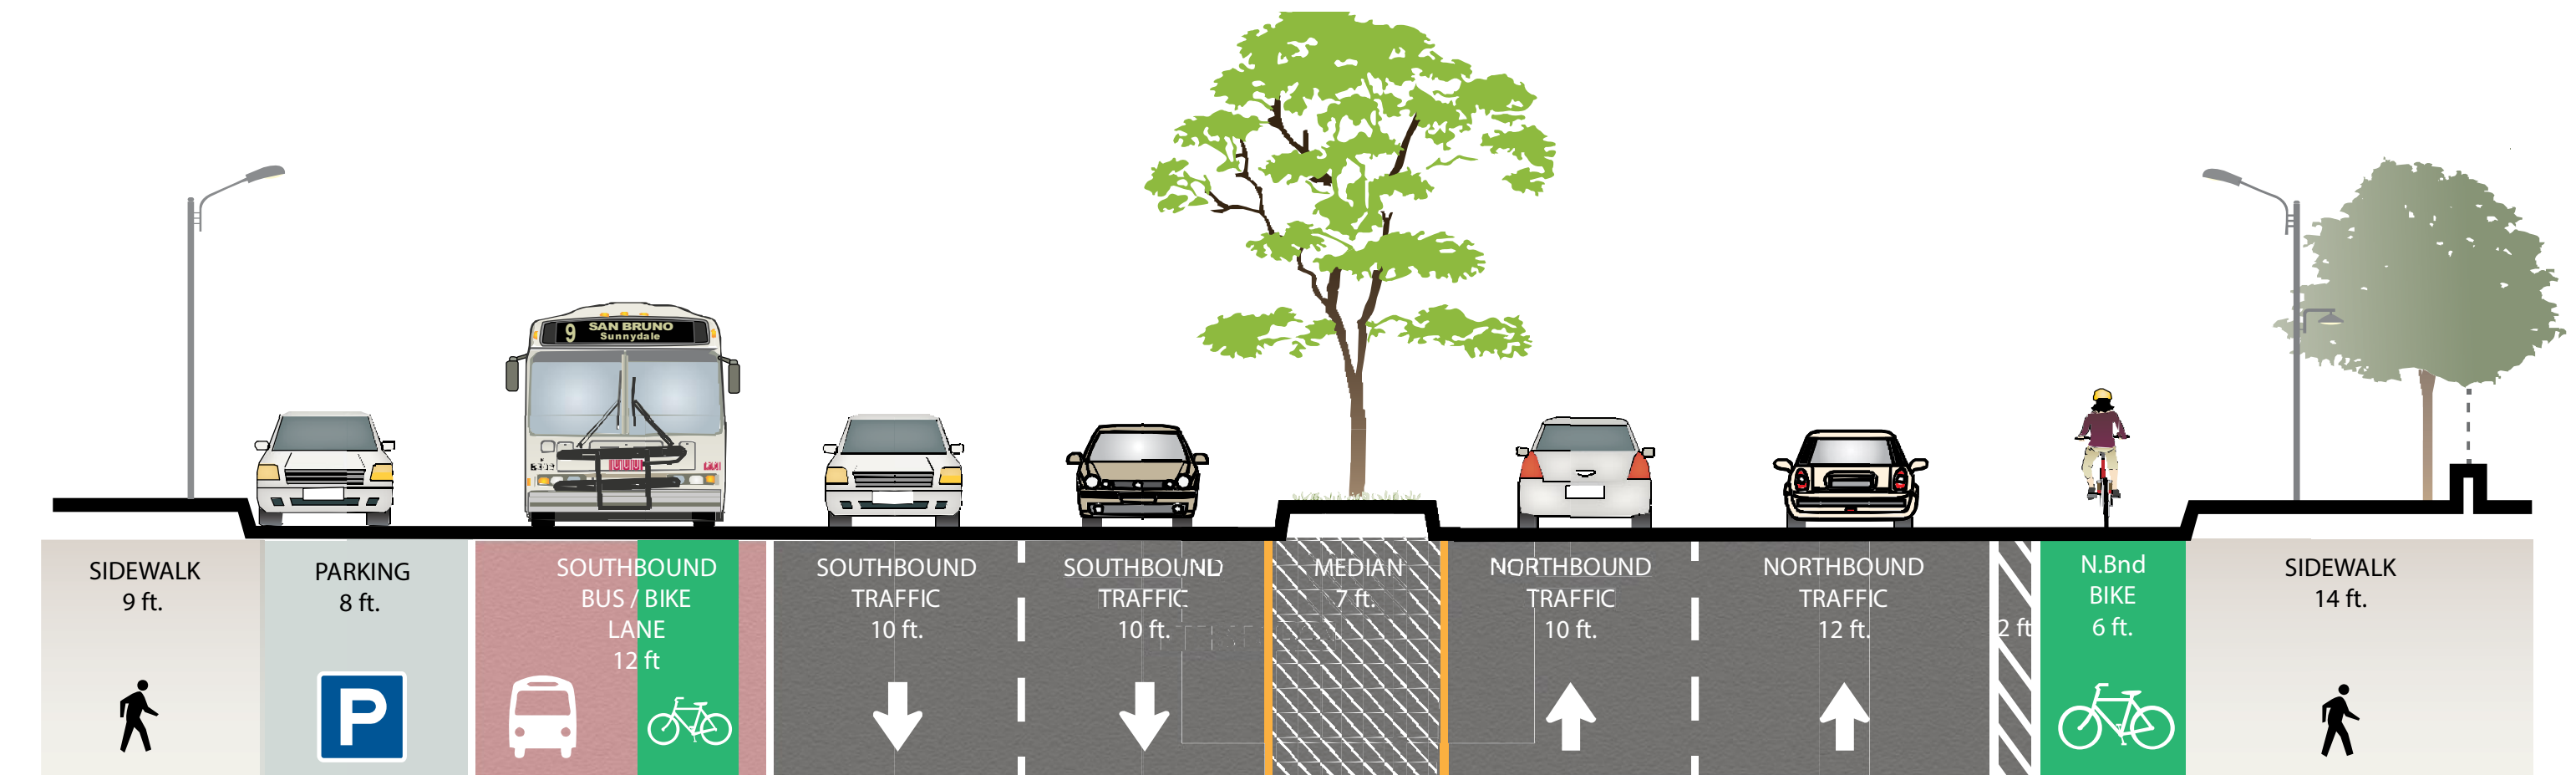

POTRERO AVENUE
17TH TO 20TH ST

POTRERO AVENUE
20TH TO 23RD ST

POTRERO AVENUE
23RD TO 25TH ST

LEGEND

- PALM TREE
- MEDIAN TREE
- PEDESTRIAN REFUGE ZONE

POTRERO STREETSCAPE IMPROVEMENTS

OPTION "B"

INTERSECTION

MIDBLOCK

POTRERO AVENUE FACING NORTH
17TH TO 21ST, TYPICAL BLOCK

INTERSECTION

MIDBLOCK

POTRERO AVENUE FACING NORTH
21ST TO 25TH, TYPICAL BLOCK

POTRERO STREETScape IMPROVEMENTS
SECTION ELEVATIONS - OPTION "B"