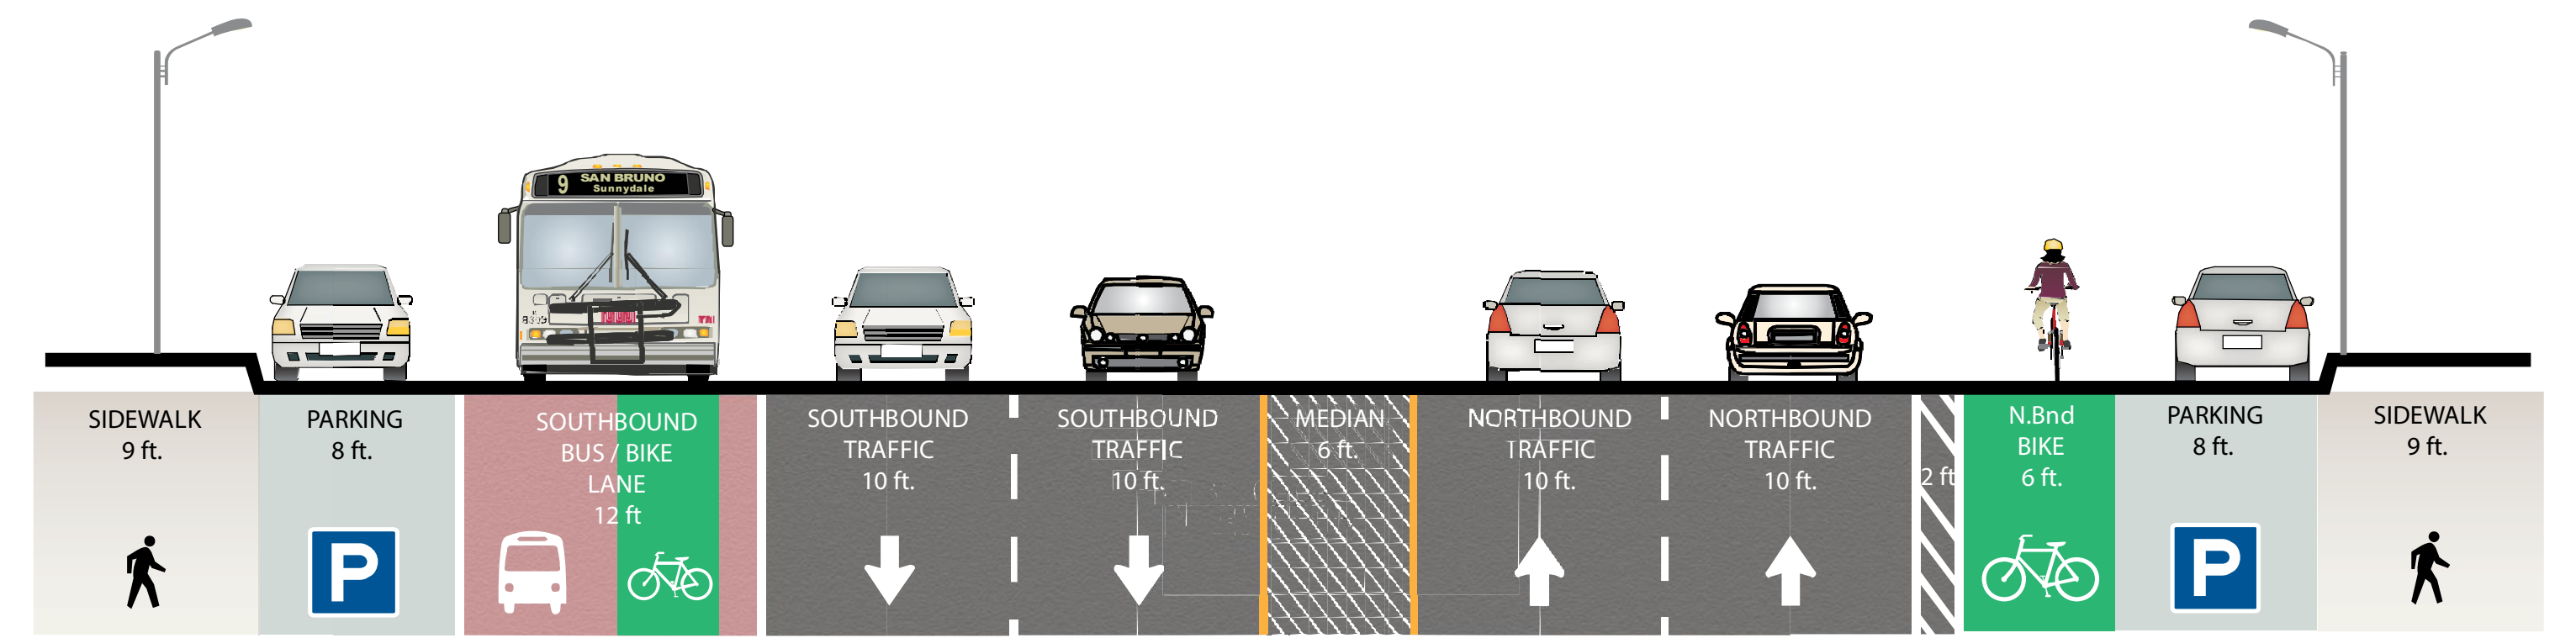

POTRERO AVENUE
17TH TO 20TH ST

POTRERO AVENUE
20TH TO 23RD ST

POTRERO AVENUE
23RD TO 25TH ST

LEGEND

- PALM TREE
- MEDIAN TREE
- PEDESTRIAN REFUGE ZONE

POTRERO STREETSCAPE IMPROVEMENTS

OPTION "B"

INTERSECTION

MIDBLOCK

POTRERO AVENUE FACING NORTH
17TH TO 21ST, TYPICAL BLOCK

INTERSECTION

MIDBLOCK

POTRERO AVENUE FACING NORTH
21ST TO 25TH, TYPICAL BLOCK

POTRERO STREETScape IMPROVEMENTS
SECTION ELEVATIONS - OPTION "B"