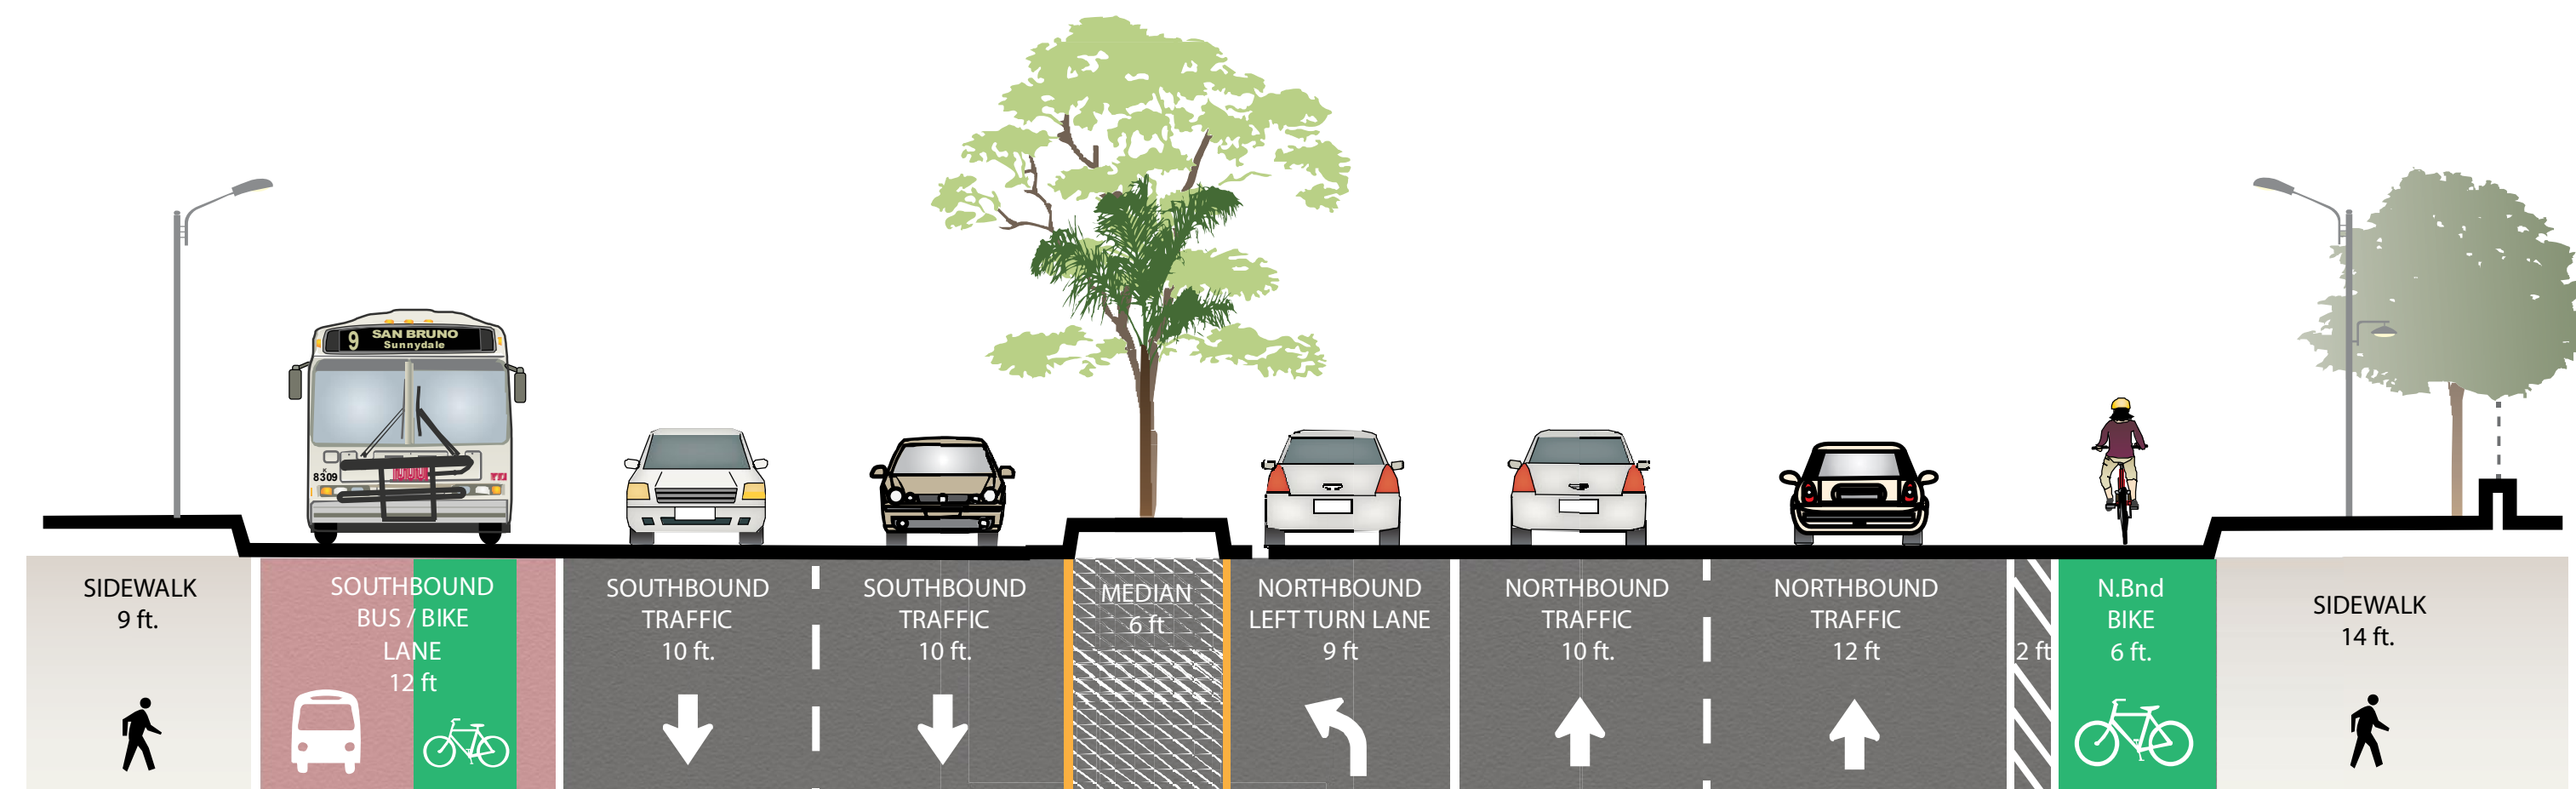

POTRERO AVENUE
17TH TO 20TH ST

POTRERO AVENUE
20TH TO 23RD ST

POTRERO AVENUE
23RD TO 25TH ST

LEGEND

- PALM TREE
- MEDIAN TREE
- PEDESTRIAN REFUGE ZONE

POTRERO STREETSCAPE IMPROVEMENTS

OPTION "B"

INTERSECTION

MIDBLOCK

POTRERO AVENUE FACING NORTH
17TH TO 21ST, TYPICAL BLOCK

INTERSECTION

MIDBLOCK

POTRERO AVENUE FACING NORTH
21ST TO 25TH, TYPICAL BLOCK

POTRERO STREETScape IMPROVEMENTS
SECTION ELEVATIONS - OPTION "B"