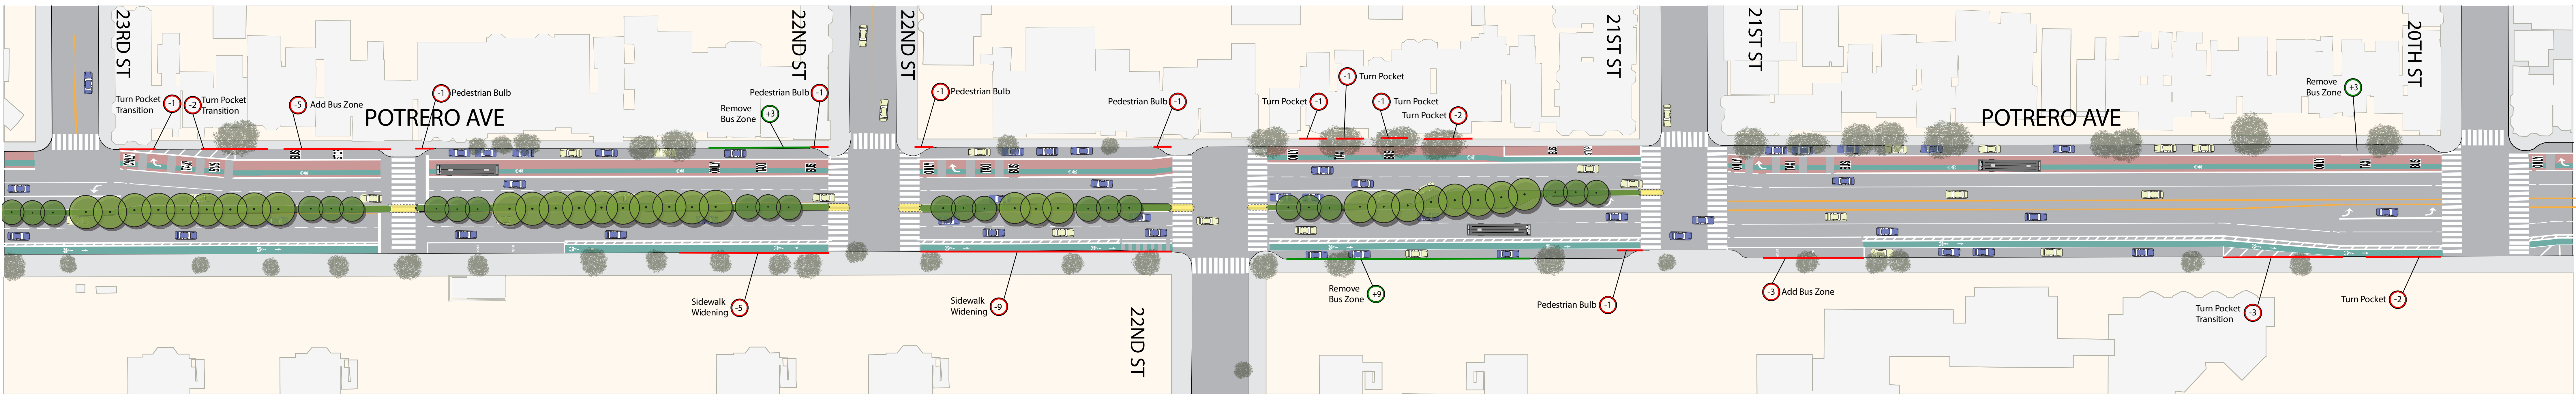

POTRERO AVENUE
17TH TO 20TH ST

POTRERO AVENUE
20TH TO 23RD ST

POTRERO AVENUE
23RD TO 25TH ST

LEGEND

- PALM TREE
- MEDIAN TREE
- PEDESTRIAN REFUGE ZONE

POTRERO STREETSCAPE IMPROVEMENTS

OPTION "B"

INTERSECTION

MIDBLOCK

POTRERO AVENUE FACING NORTH
17TH TO 21ST, TYPICAL BLOCK

INTERSECTION

MIDBLOCK

POTRERO AVENUE FACING NORTH
21ST TO 25TH, TYPICAL BLOCK

POTRERO STREETScape IMPROVEMENTS
SECTION ELEVATIONS - OPTION "B"