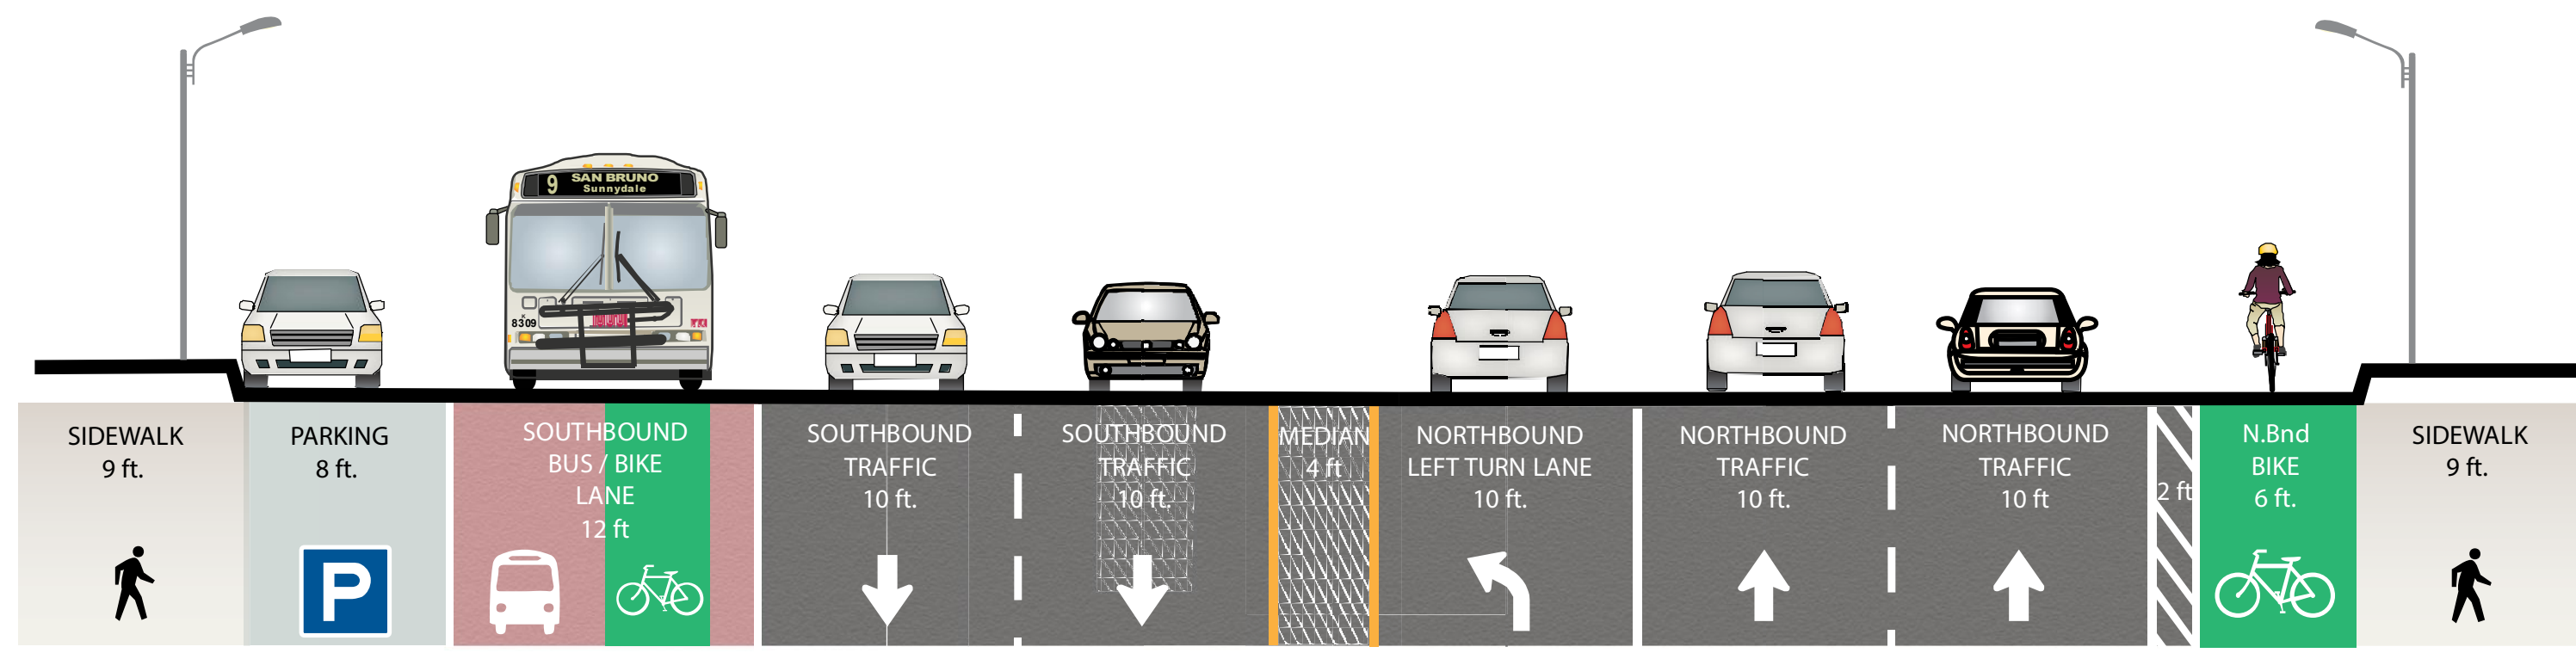

POTRERO AVENUE
17TH TO 20TH ST

POTRERO AVENUE
20TH TO 23RD ST

POTRERO AVENUE
23RD TO 25TH ST

LEGEND

- PALM TREE
- MEDIAN TREE
- PEDESTRIAN REFUGE ZONE

POTRERO STREETSCAPE IMPROVEMENTS

OPTION "B"

INTERSECTION

MIDBLOCK

POTRERO AVENUE FACING NORTH
17TH TO 21ST, TYPICAL BLOCK

INTERSECTION

MIDBLOCK

POTRERO AVENUE FACING NORTH
21ST TO 25TH, TYPICAL BLOCK

POTRERO STREETScape IMPROVEMENTS
SECTION ELEVATIONS - OPTION "B"