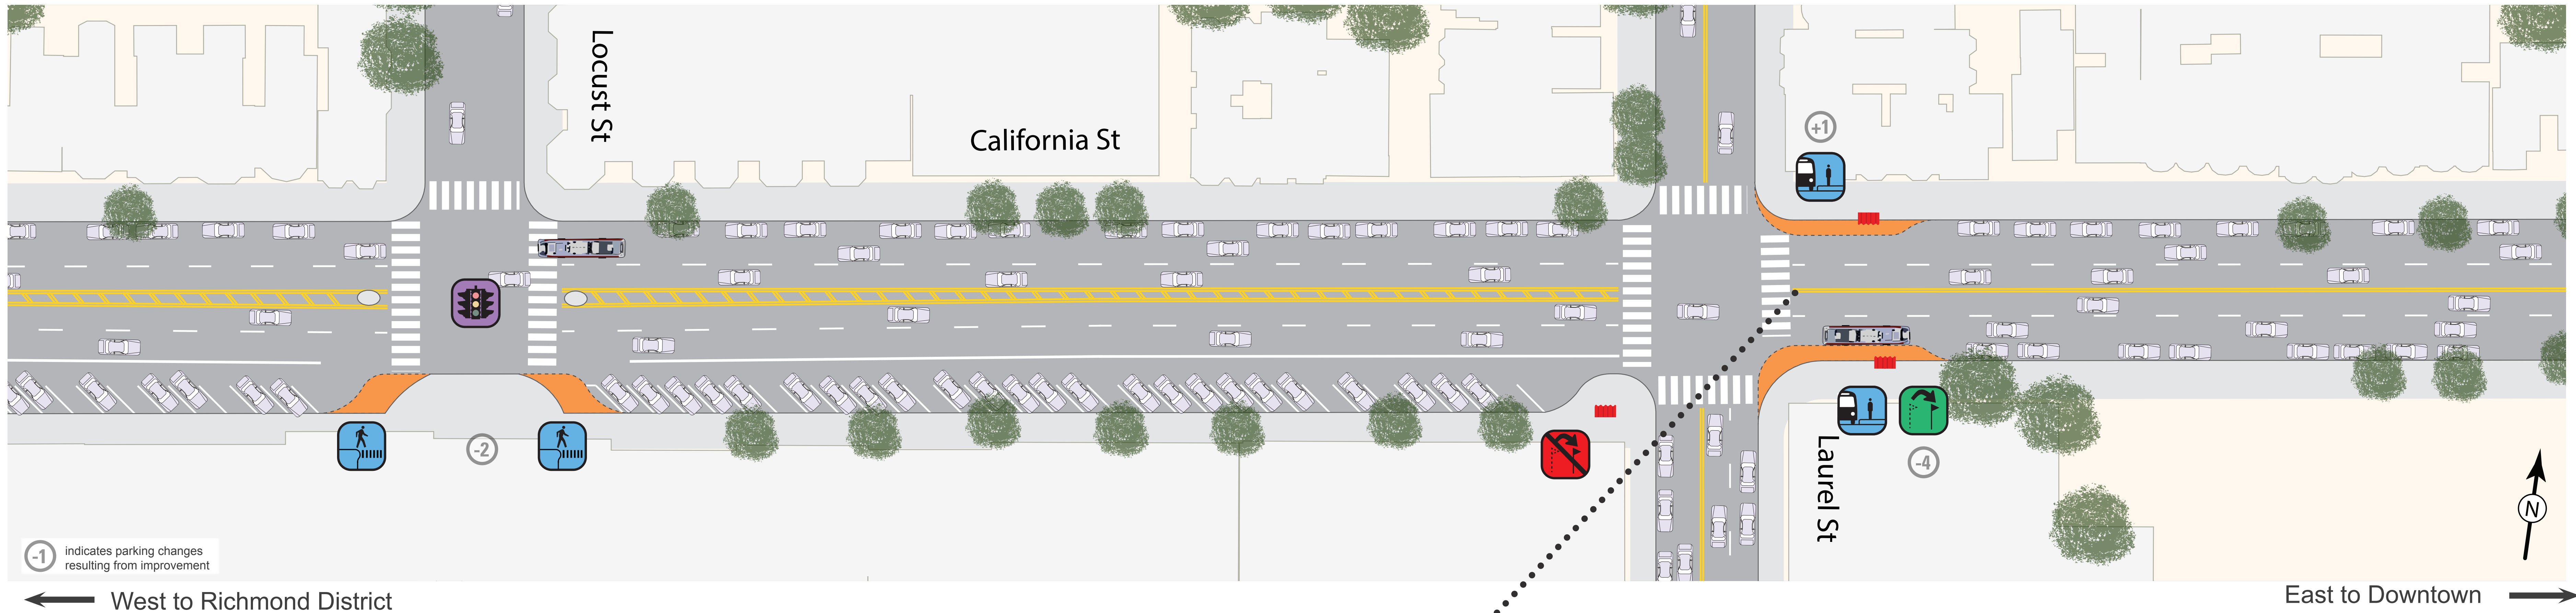

Proposal Detail: Locust and Laurel

MUNI FORWARD

Extend Pedestrian Bulbs
at Locust St

Traffic Signal Upgrade
at Locust St

New Transit Bulbs
at Laurel St

Relocate Stops
at Laurel St

Cross Sections