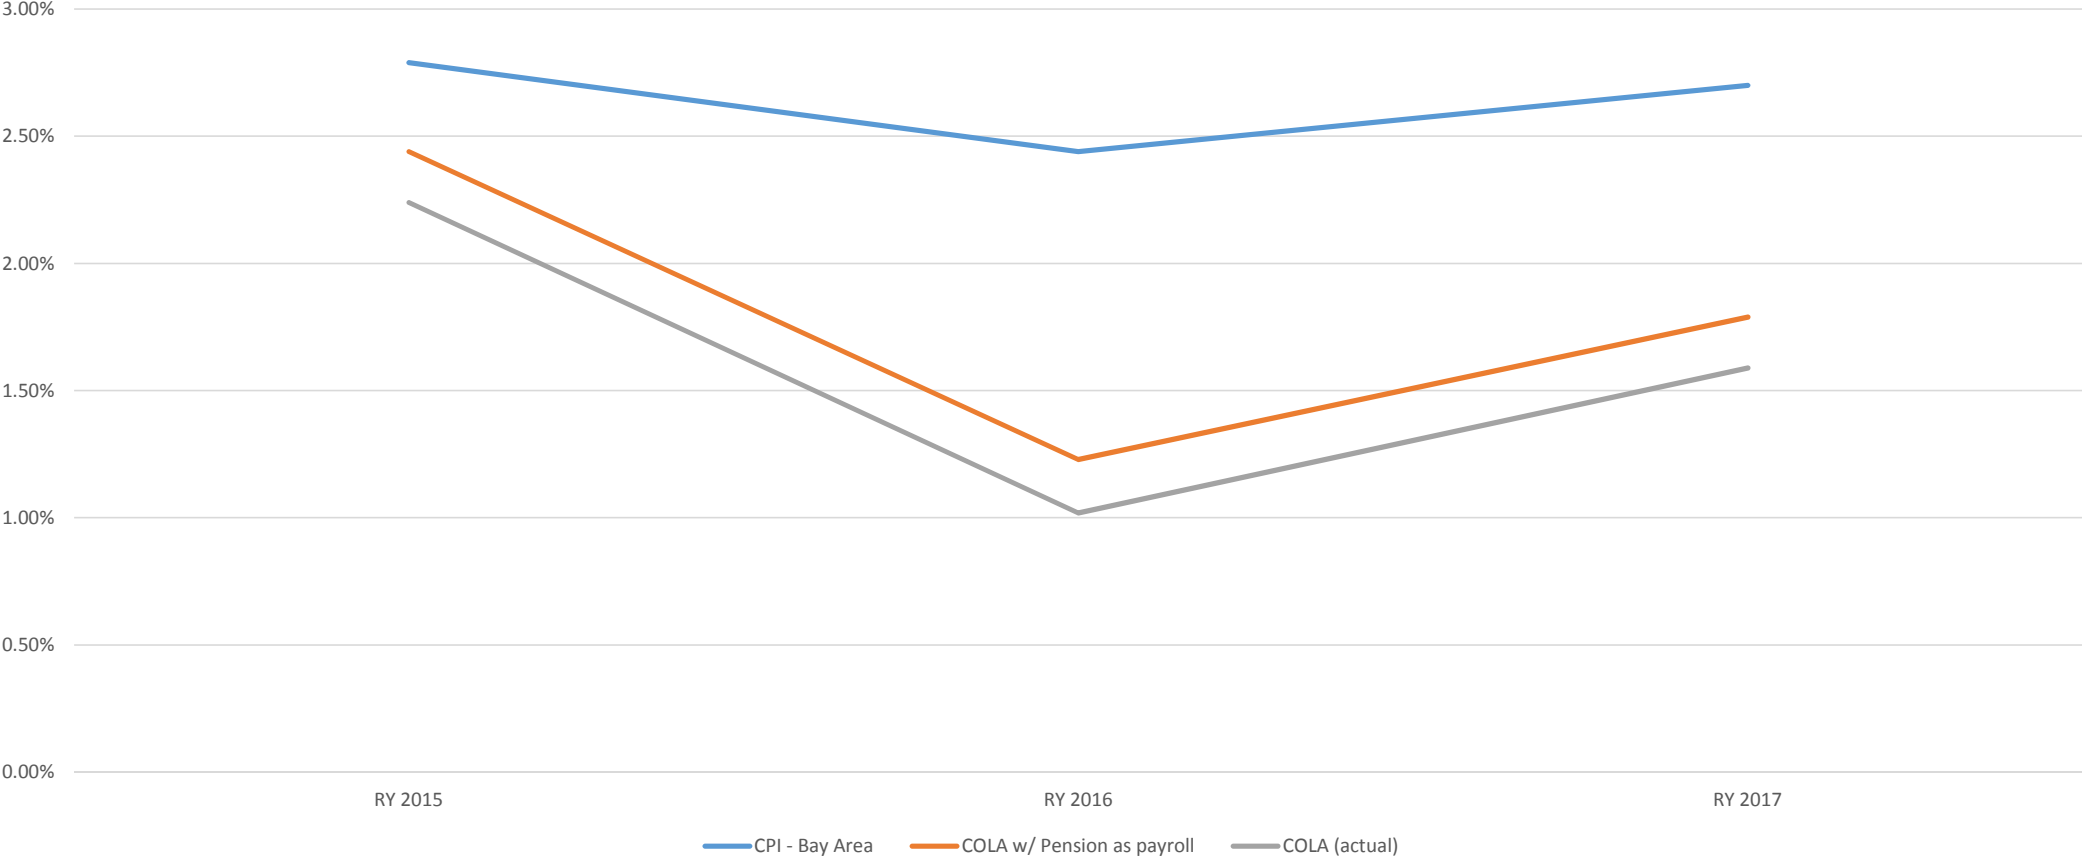

Historical COLA Trend

Recology Sunset Scavengers and Recology Golden Gate

	RY 2015	RY 2016	RY 2017
CPI - Bay Area	2.79%	2.44%	2.70%
COLA w/ Pension as payroll	2.44%	1.23%	1.79%
COLA (actual)	2.24%	1.02%	1.59%