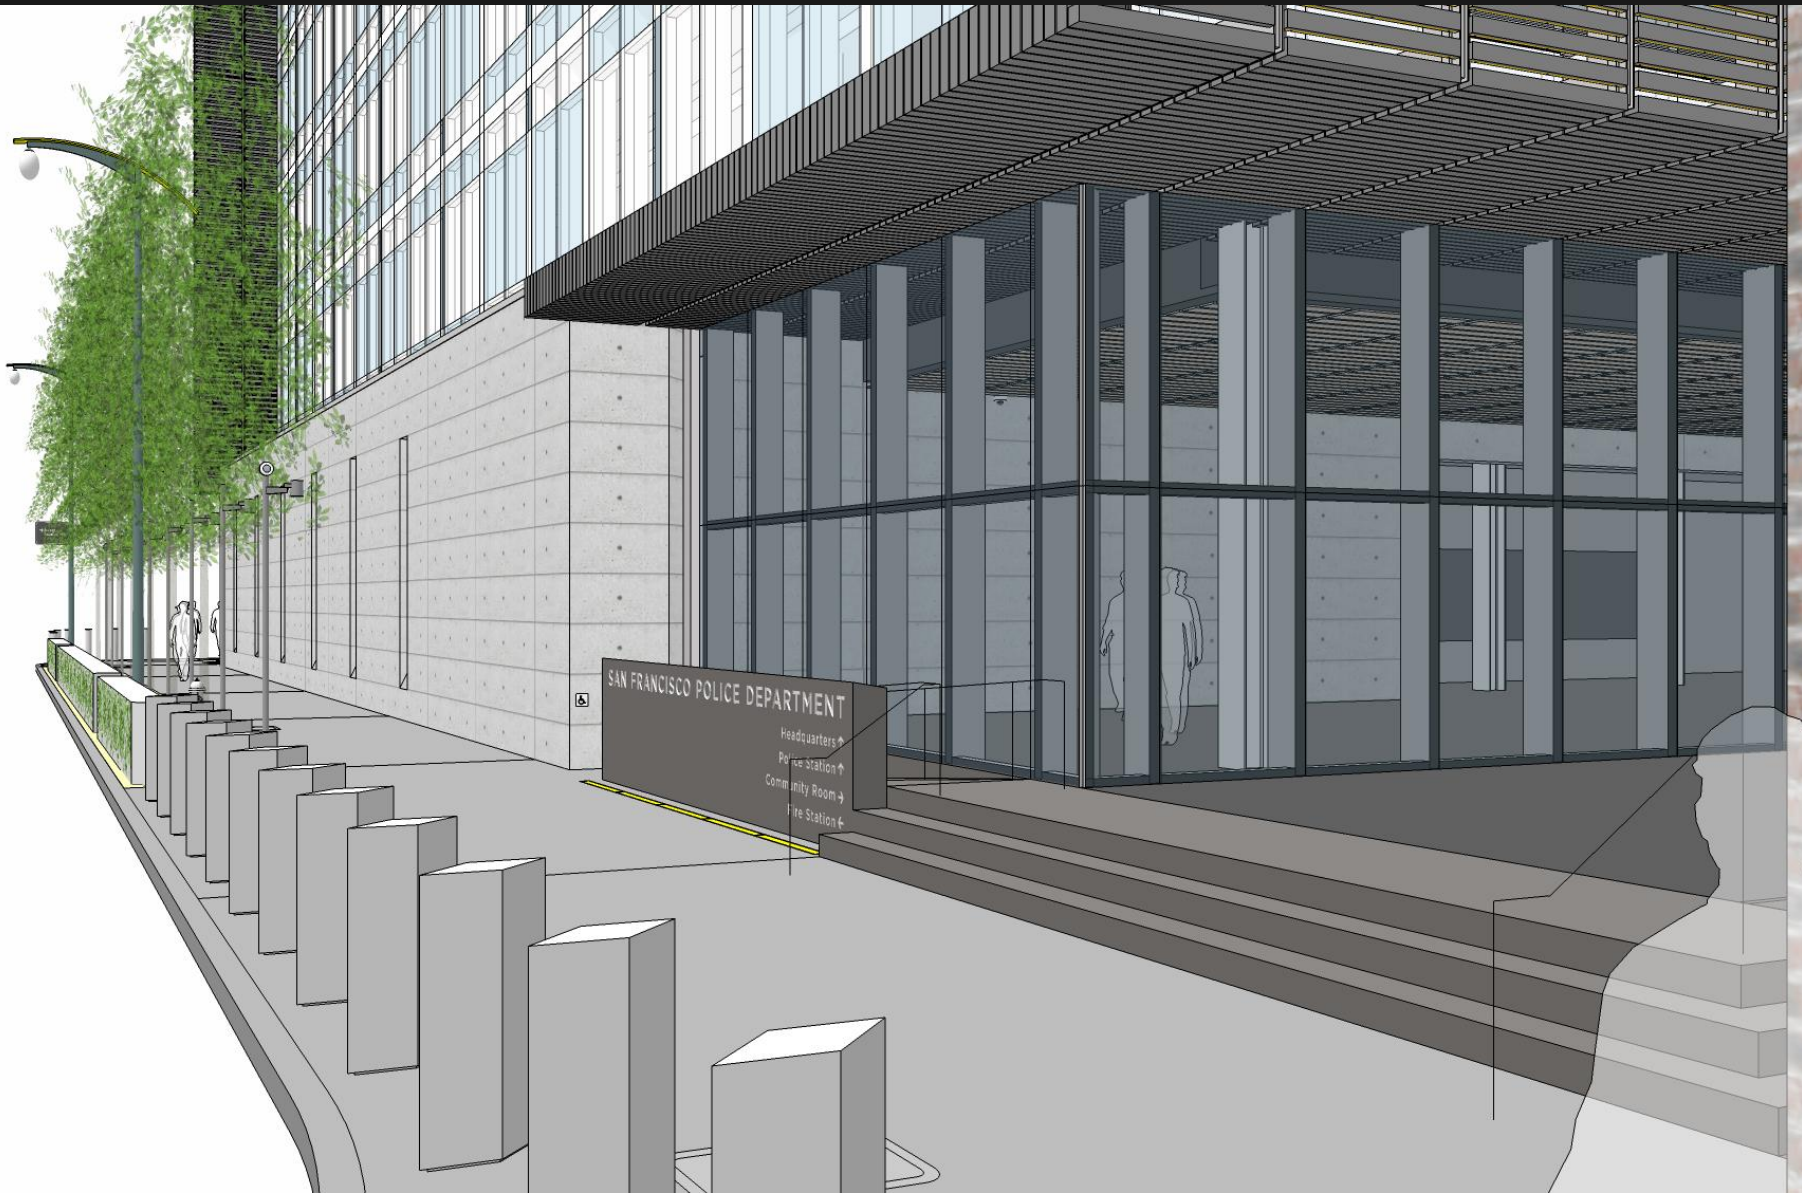

PUBLIC SAFETY BUILDING

CIVIC DESIGN REVIEW PHASE 3 - 21 MAY 2012

MISSION ROCK

CHINA BASIN

THIRD STREET

SAN FRANCISCO POLICE DEPARTMENT

Headquarters
Northern Police Station
Community Room
Fire Station

SAN FRANCISCO POLICE DEPARTMENT HEADQUARTERS

Look Up, Their Valor Shines

SAN FRANCISCO POLICE DEPARTMENT

- Headquarters ↑
- Police Station ↑
- Community Room →
- Fire Station ↙

SAN FRANCISCO POLICE DEPARTMENT HEADQUARTERS

SOUTHERN
POLICE STATION

1351