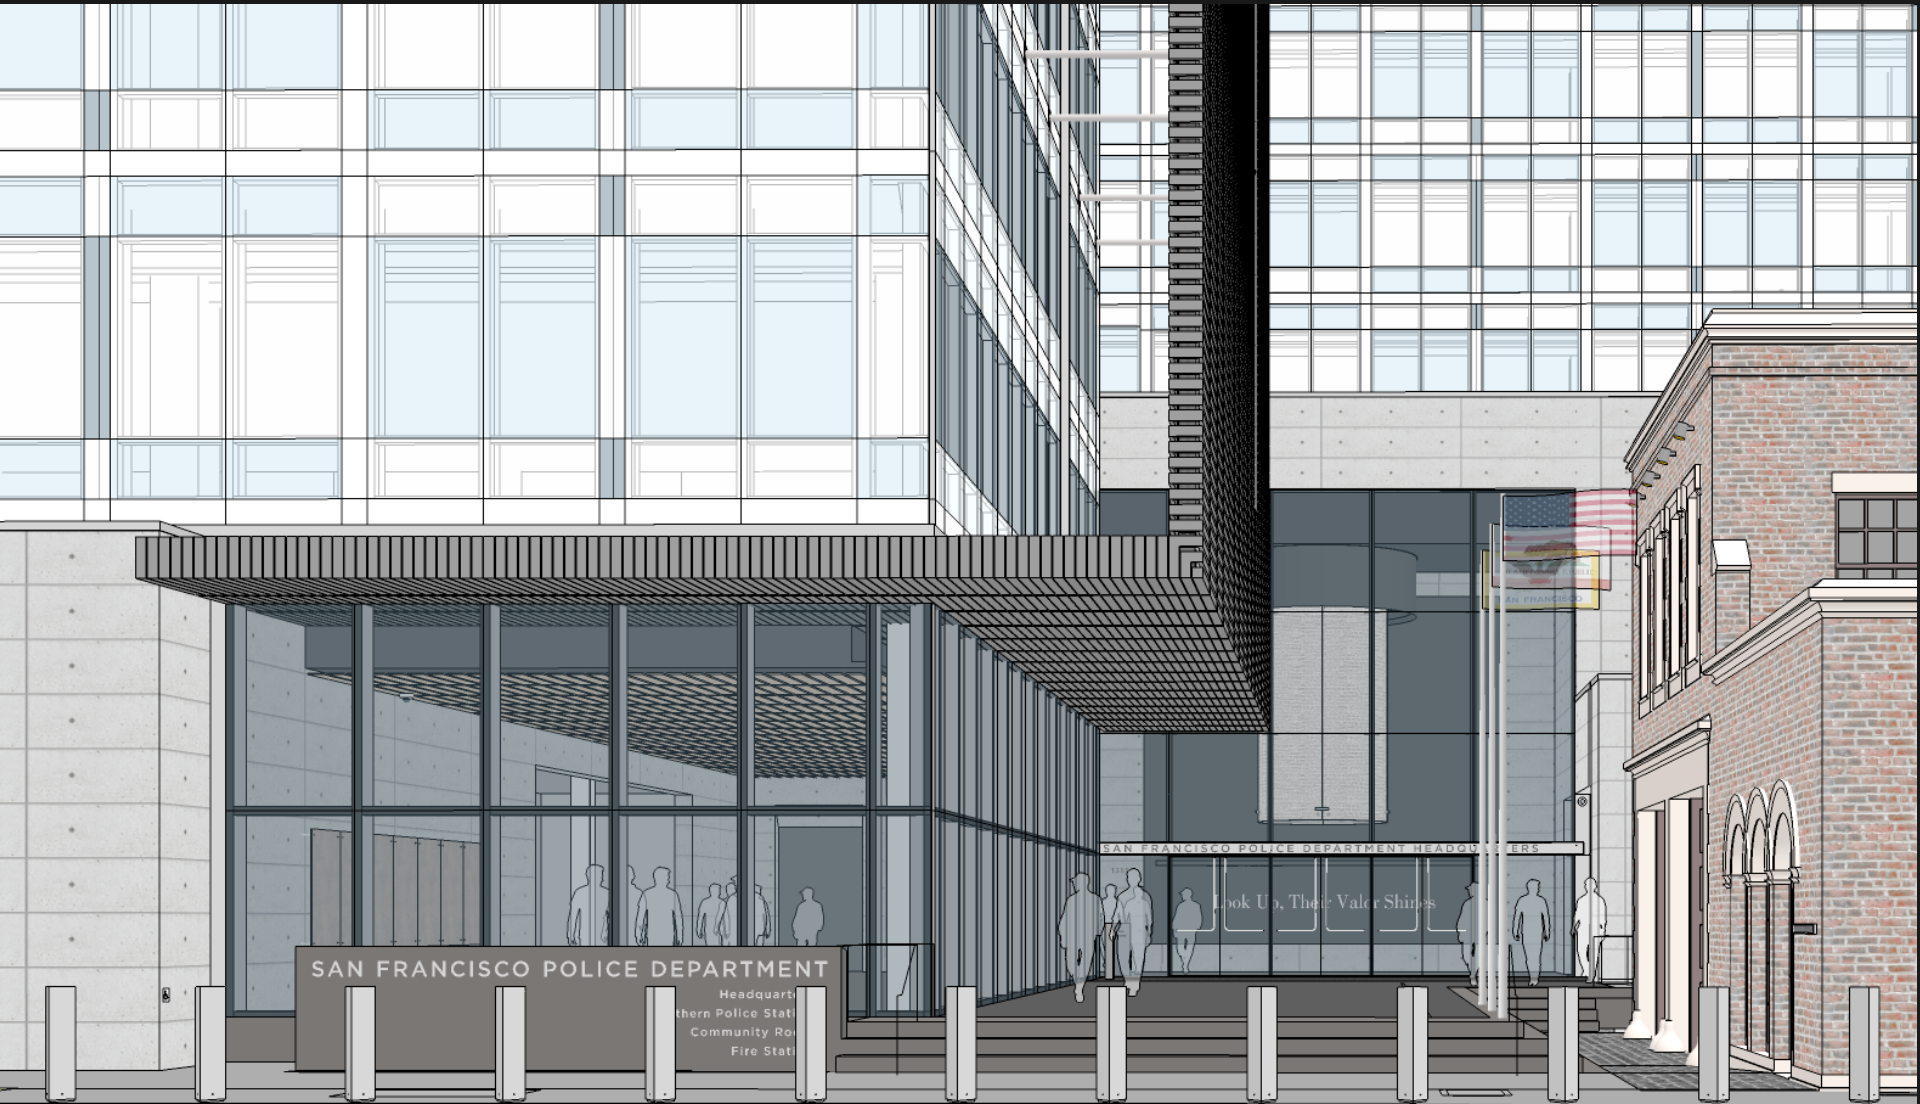

PUBLIC SAFETY BUILDING

CIVIC DESIGN REVIEW PHASE 3 - 21 MAY 2012

MISSION ROCK

CHINA BASIN

THIRD STREET

SAN FRANCISCO POLICE DEPARTMENT

Headquarters
Northern Police Station
Community Room
Fire Station

SAN FRANCISCO POLICE DEPARTMENT HEADQUARTERS

Look Up, Their Valor Shines

SAN FRANCISCO POLICE DEPARTMENT

- Headquarters ↑
- Police Station ↑
- Community Room →
- Fire Station ↙

SAN FRANCISCO POLICE DEPARTMENT HEADQUARTERS

SOUTHERN
POLICE STATION

1351