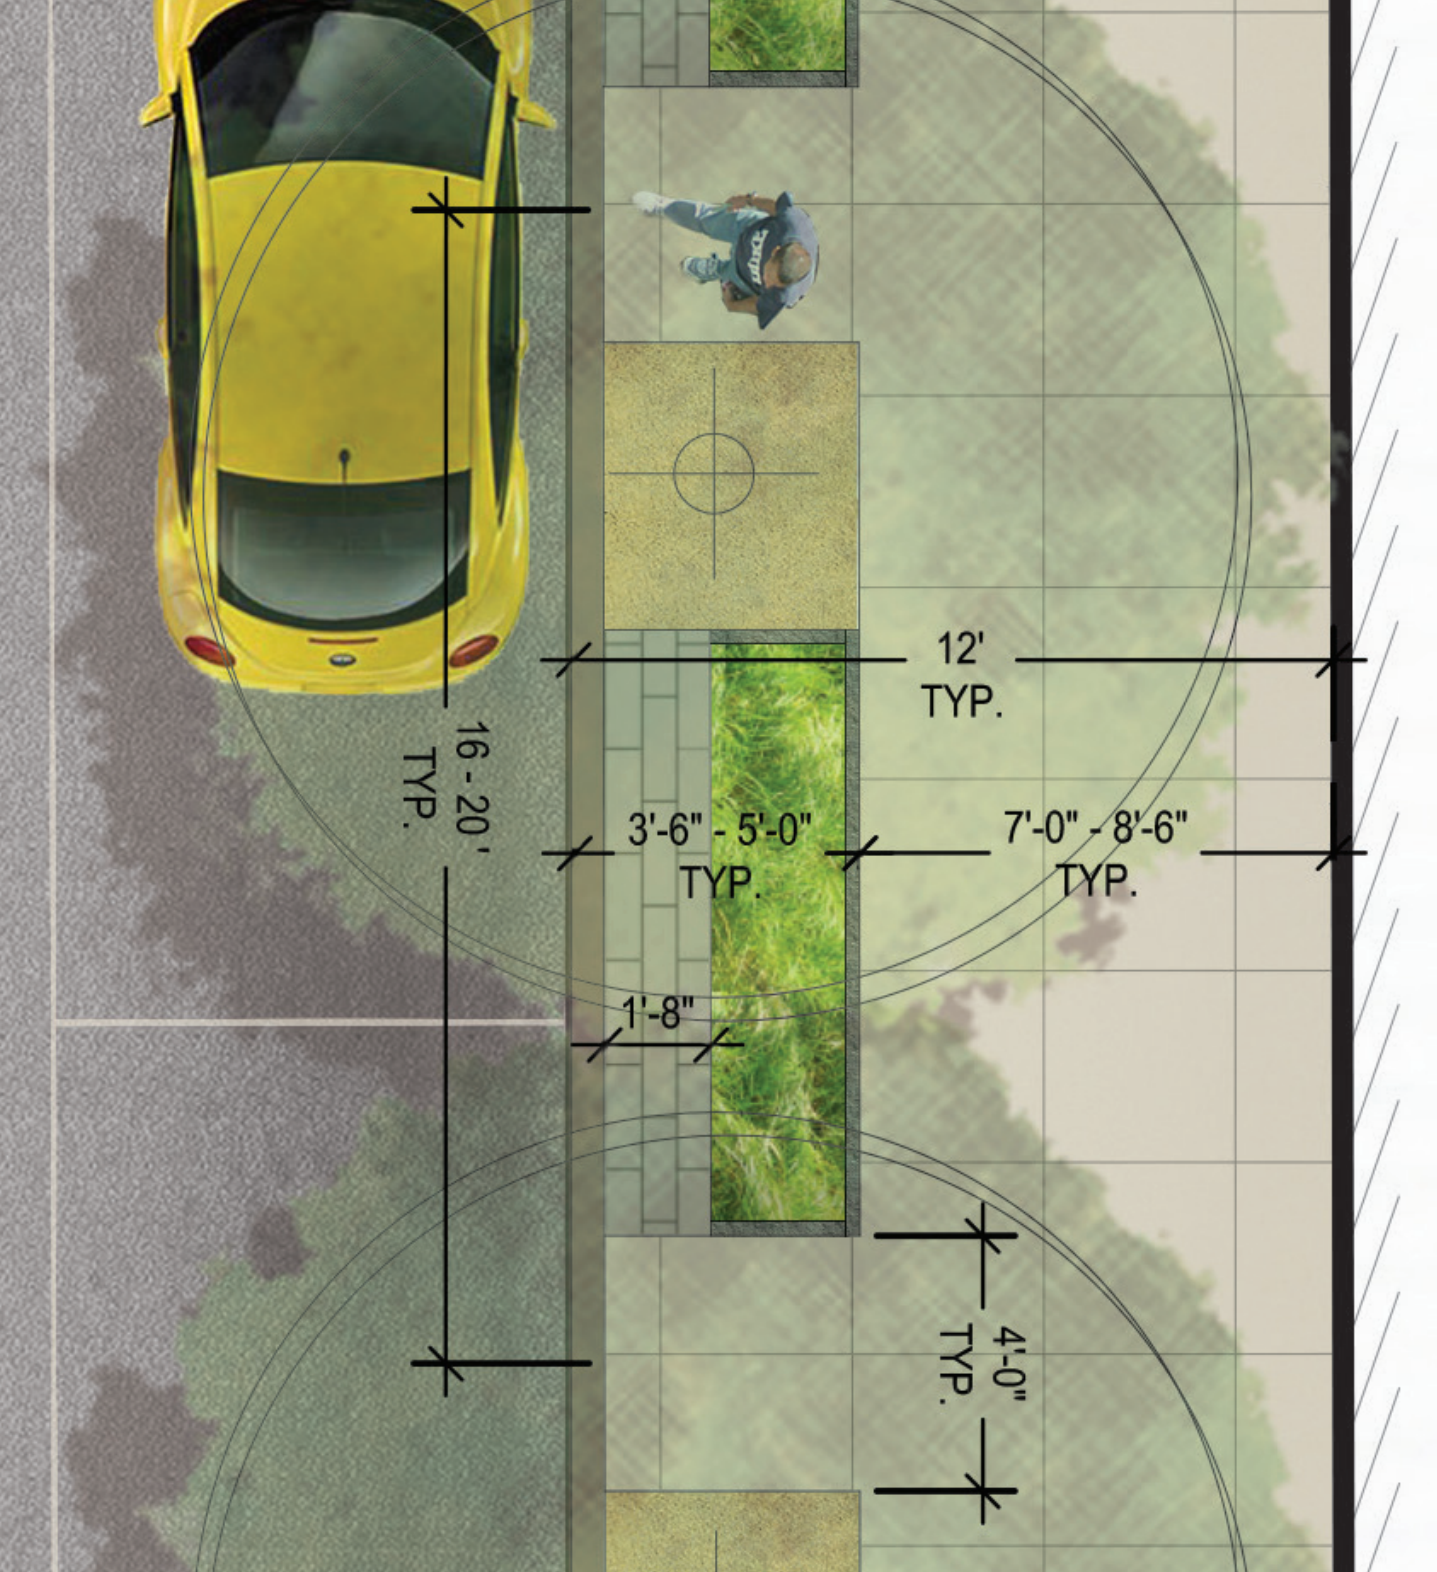

d
JACARANDA MIMOSIFOLIA
 Jacaranda Tree

e
MAGNOLIA GRANDIFLORA
 'ST.MARY'
 Southern Magnolia

f
PLATANUS X. ACERIFOLIA
 London Plane Tree

SITE FURNISHING ZONE

TYPICAL SECTION

+ TYPICAL TREATMENT ALONG HIGH-USE BLOCKS
 Concrete unit pavers throughout site furnishing zone

TYPICAL SECTION

+ TYP. TREATMENT ALONG MEDIUM-USE BLOCKS
 Concrete unit pavers & understory planting at site furnishing zone

Streetscape Greening: SITE FURNISHING ZONE

TYPICAL SIDEWALK ENLARGEMENT

SIDEWALK ZONE:
VARIES 7' - 0" - 8' - 6"

SITE FURNISHING ZONE:
VARIES 3' - 6" - 5' - 0"

OVERALL WIDTH:
12' - 0"

RECYCLED CONCRETE SIDEWALK AS PLANTER EDGE

22ND STREET
GREEN CONNECTION

Streetscape Greening: PLANTING PALETTE

BASE PLANTING

Silvers and blues with color accents